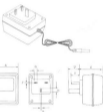

VOLTAGE ADAPTOR

MODEL	INPUT VOLT	OUTPUT(W)		Power	Tem.Rise	plug	
		Volt(Dc)	CURRENT			INPUT	OUTPUT
DB28#	Input voltage can fit any distance AC:240V/230V/120V/110V/115V	3V	200mA	0.6VA (MAX)	$\Delta T=60^{\circ}C$	see to specification of input and output	
		4.5V	150mA				
		6V	120mA				
		9V	80mA				
		12V	50mA				
DB35#		3V	600mA	2.5VA (MAX)	$\Delta T=60^{\circ}C$		
		6V	400mA				
		7.5V	300mA				
		9V	270mA				
DB41#		12V	200mA	6VA (MAX)	$\Delta T=60^{\circ}C$		
		3V,4.5V,6V,7.5V,9V,12V	300mA				
		4.5V	1000mA				
		6V	900mA				
		9V	600mA				
DB48#		12V	500mA	9VA (MAX)	$\Delta T=60^{\circ}C$		
	3V,4.5V,6V,7.5V,9V,12V	500mA					
	4.5V	1800mA					
	6V	1500mA					
	7.5V	1200mA					
	9V	1A					
DB57#	12V	700mA	20VA (MAX)	$\Delta T=60^{\circ}C$			
	15V	600mA					
	6V	3000mA					
	7.5V	2500mA					
	9V	2000mA					
DB66#	12V	1500mA	40VA (MAX)	$\Delta T=60^{\circ}C$			
	16V	1200mA					
	18V	1000mA					
	9V	4000mA					
	12V	3000mA					
	15V	2500mA					
18V	2000mA						
20V	1800mA						
24V	1500mA						
30V	1200mA						

description	model	types and dimensions (mm)					
		A	B	C	D	E	F
flat plug adaptor	DB28#	36	50	32	17	6.2	1.5
	DB35#	43.5	59	36.5	19	6.2	1.5
	DB41#	51	62	43	18	6.2	1.5
	DB48#	58	83	49	18	6.2	1.5
	DB57#	68	85	56	17.5	6.2	1.5

description	model	types and dimensions(mm)				
		A	B	C	D	E
Round plug adaptor	DB35#	45	61	36.5	20	ø4
	DB41#	52	66	40	19.2	ø4
	DB48#	56	82	48	18.5	ø4

description	model	types and dimensions(mm)				
		A	B	C	D	E
Round plug adaptor	DB28#	36	50	32	17	ø4
	DB35#	45	61	36.5	20	ø4
	DB41#	52	66	40	19.2	ø4
	DB48#	56	82	48	18.5	ø4
	DB57#	68	85	56	18	ø4

description	model	types and dimensions (mm)								
		A	B	C	D	E	F	G	H	J
England type 3-pin adaptor	DB35#									
	DB41#	52	64	48	22.5	17.8	8	6.5	4	4
	DB48#	57	81.5	55	22.5	17.2	8	6.5	4	4

description	model	types and dimensions (mm)						
		A	B	C	D	E	F	G
South African type 3-pin adaptor	DB35#	46	62	46	23	20.5	Ø8.5	Ø6.9
	DB41#	52	64	48	23	20.5	Ø8.5	Ø6.9
	DB48#	57	82	55	30	20.5	Ø8.5	Ø6.9